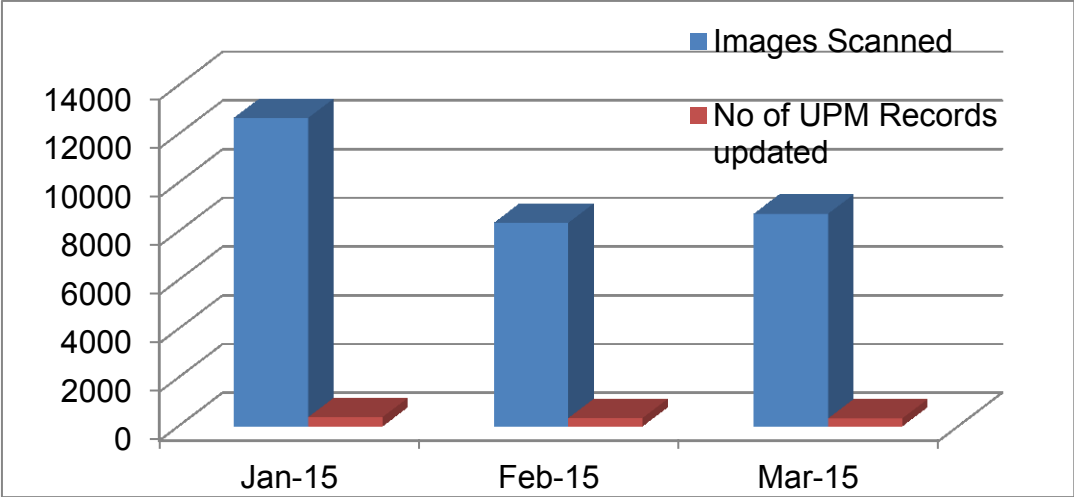

Data Quality Statistics 1 January 2015 – 31 March 2015

	Overall Total	Previous Year
January 2015	17152	19609
February 2015	14711	17380
March 2015	13751	21565

	Overall Scanned	Indexing errors	% error rate
January 2015	17152	13	0.06
February 2015	14711	18	0.12
March 2015	13751	20	0.15

	Monthly Total	Previous year
January 2015	1214	1136
February 2015	1329	1265
March 2015	886	1190

Microfiche Statistics

	Images Scanned	No of UPM Records updated
January 2015	12670	380
February 2015	8360	341
March 2015	8728	323
