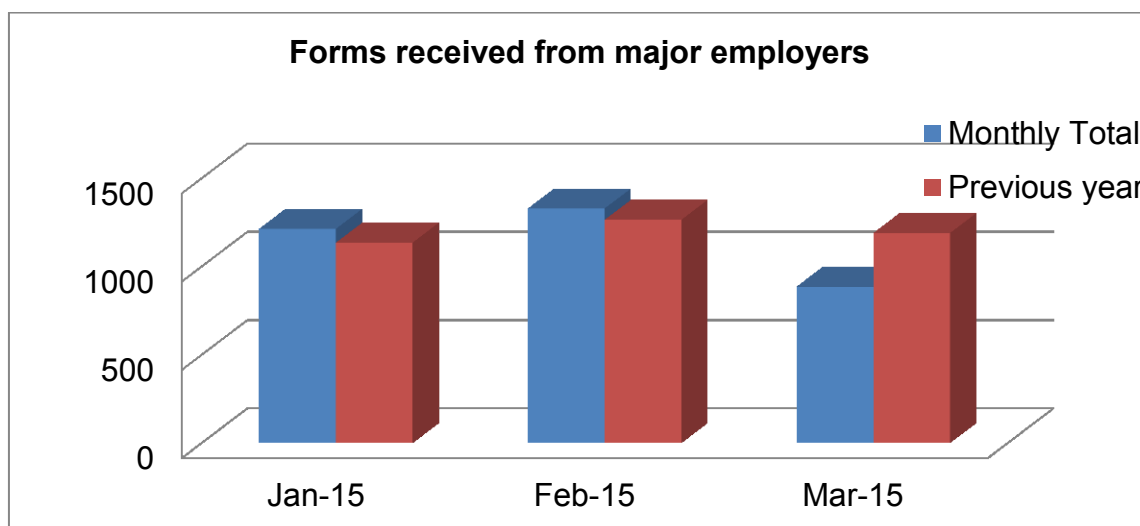

Data Quality Statistics 1 January 2015 – 31 March 2015

	Overall Total	Previous Year
January 2015	17152	19609
February 2015	14711	17380
March 2015	13751	21565

	Overall Scanned	Indexing errors	% error rate
January 2015	17152	13	0.06
February 2015	14711	18	0.12
March 2015	13751	20	0.15

	Monthly Total	Previous year
January 2015	1214	1136
February 2015	1329	1265
March 2015	886	1190

Microfiche Statistics

	Images Scanned	No of UPM Records updated
January 2015	12670	380
February 2015	8360	341
March 2015	8728	323
