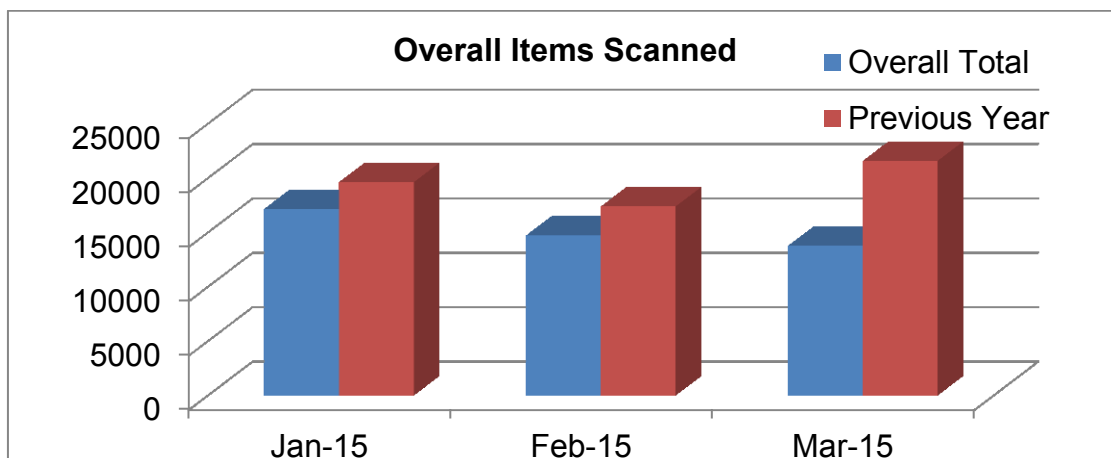

Data Quality Statistics 1 January 2015 – 31 March 2015

	Overall Total	Previous Year
January 2015	17152	19609
February 2015	14711	17380
March 2015	13751	21565

	Overall Scanned	Indexing errors	% error rate
January 2015	17152	13	0.06
February 2015	14711	18	0.12
March 2015	13751	20	0.15

	Monthly Total	Previous year
January 2015	1214	1136
February 2015	1329	1265
March 2015	886	1190

Microfiche Statistics

	Images Scanned	No of UPM Records updated
January 2015	12670	380
February 2015	8360	341
March 2015	8728	323
